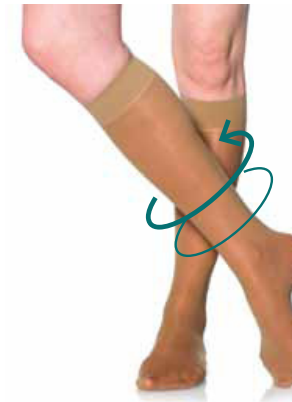

SHEER

Sexy Support

Feeling SEXY has a whole new meaning!

Fashionably sheer, with perfect colors and exceptional support. They will reshape your perception of support hose. Comparable to other top brands that sell for six times the price! Look great and save money with the Absolute Support™ sheers.

Sheer Support Knee-High

Look great and save money with fashionable Absolute Support™ sheers. With beautiful colors and exceptional support, they will reshape your perception of support hose. Special graduated support design massages legs and conceals blemishes. Test prove remarkably long wear. Comfortable, two inch wide top – non constricting top band that stays in place.