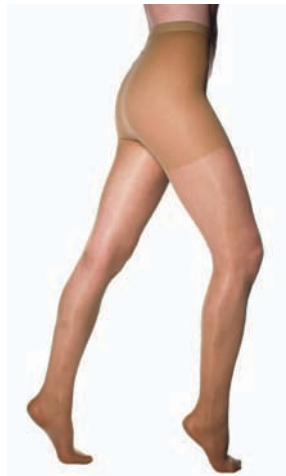

SHEER MEDIUM SUPPORT PANTYHOSE

- Item # A103 - Sheer Medium Support Pantyhose
  Light Support • 15-20 mmHg • Closed toe
  $15.95 (6+ $14.95/ea)